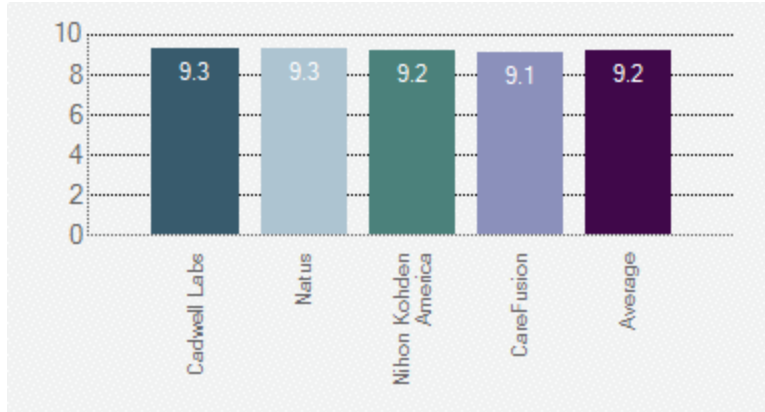

Vendor Rankings

MD Buyline places a strong focus on the opinion of those who use the product every day. The vendor rankings are based on the User Satisfaction Composite Ratings.

Vendor	Composite Rating
Cadwell Labs	9.3
CareFusion	9.1
Natus	9.3
Nihon Kohden America	9.2
Average	9.2