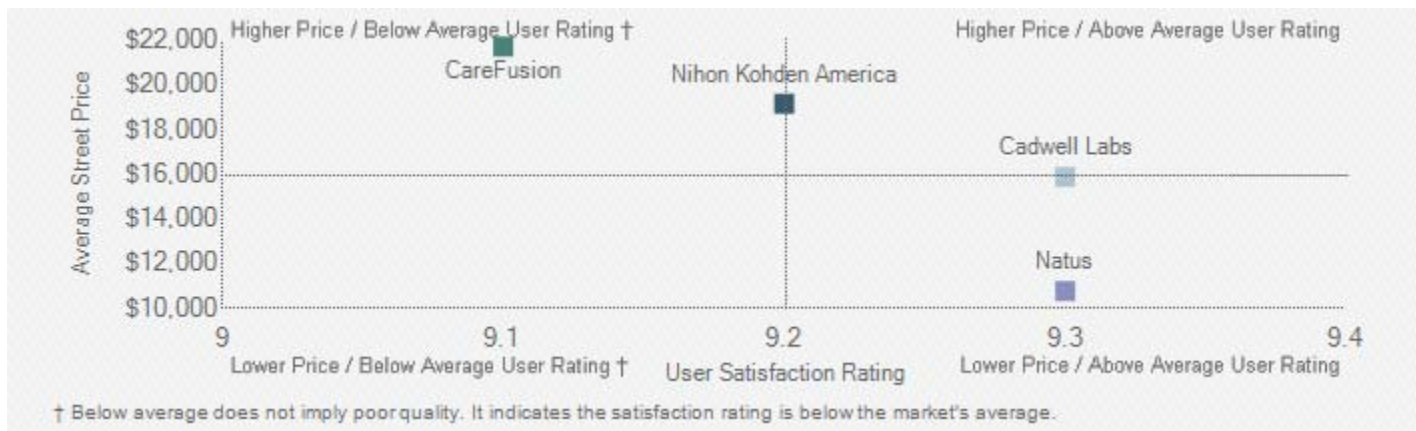

### Winning Combination (1/5/2010 - 1/5/2011)

The Winning Combination chart displays each vendor's relative place in the market based on street price and user satisfaction ratings from the MD Buyline database. Street Price reflects the typical pricing for each vendor with discounting taken into consideration. The User Satisfaction ratings reflect the average of all user ratings for each specific vendor from MD Buyline's end user interviews.