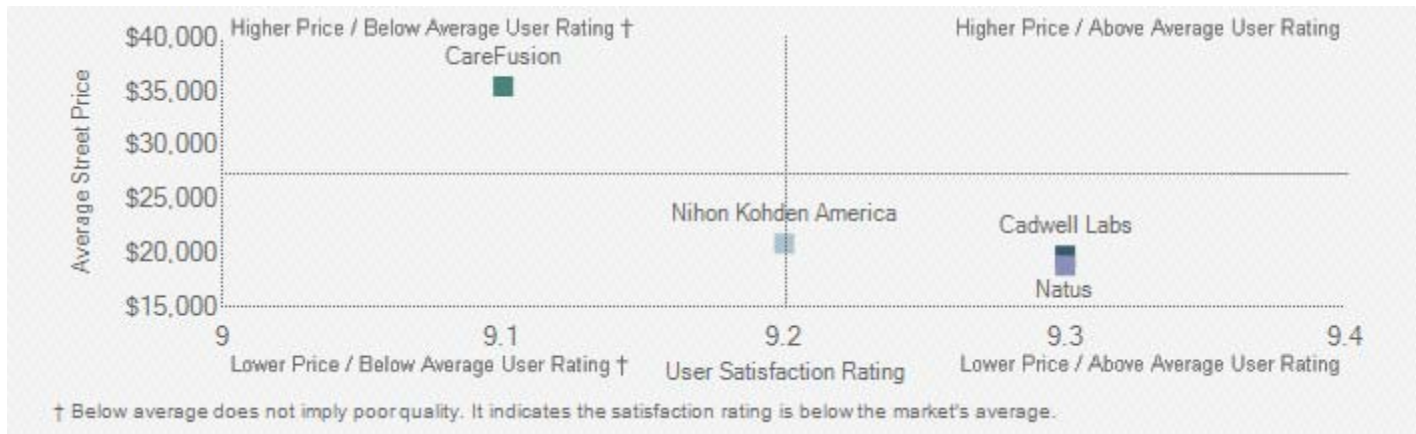

Electromyograph – Four Channel

Winning Combination (1/5/2010 - 1/5/2011)

The Winning Combination chart displays each vendor's relative place in the market based on street price and user satisfaction ratings from the MD Buyline database. Street Price reflects the typical pricing for each vendor with discounting taken into consideration. The User Satisfaction ratings reflect the average of all user ratings for each specific vendor from MD Buyline's end user interviews.

Vendor	Street Price	Satisfaction Rating
Cadwell Labs	$19,740	9.3
CareFusion	$35,497	9.1
Natus	$18,800	9.3
Nihon Kohden America	$20,845	9.2
Average	$23,720	9.2

The chart shows vendors with activity who participate in the selected market segment. *While the street price is accurately reflected for the selected tier, the user rating is averaged over the entire market.*