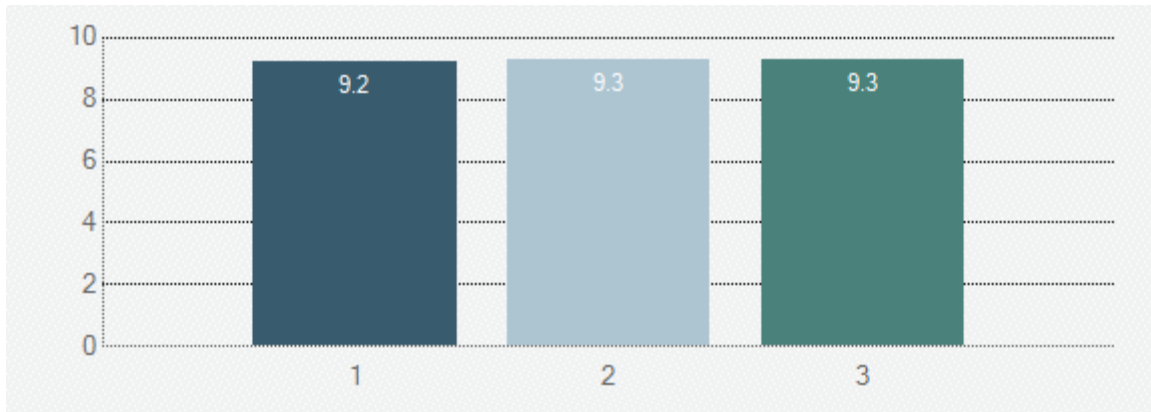

All Technology Ratings – Cadwell

Technology	Rating
1	Electroencephalograph 9.2
2	Electromyograph 9.3
3	Sleep Assessment 9.3