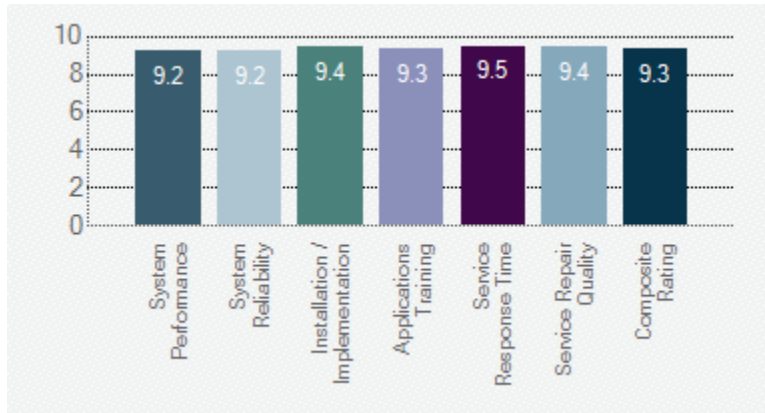

Individual Ratings - Cadwell

Category	Rating
System Performance	9.2
System Reliability	9.2
Installation / Implementation	9.4
Applications Training	9.3
Service Response Time	9.5
Service Repair Quality	9.4
Composite Rating	9.3